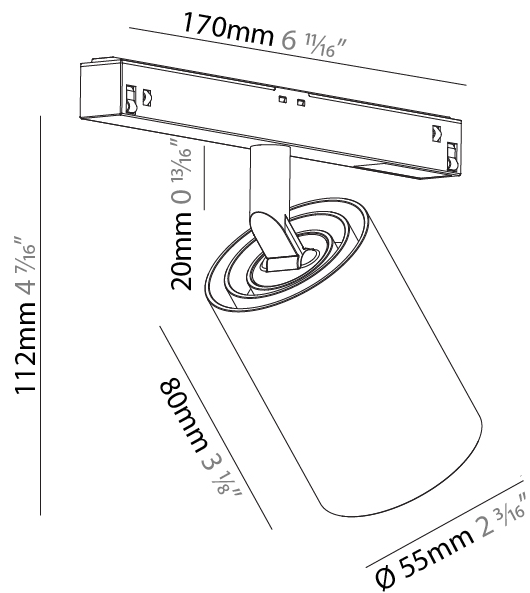

1. To build a product code in our configurator select the specify button on the base model # product page
2. To build a manual product code on this datasheet choose from the options listed below in blue font and add the suffix to the base model #

GENERAL

Series: Centriq
Subseries: Centriq for Clicktrack
Brand: Prolicht
Division: Architectural
Mounting Type: Track
Mounting Location: Ceiling
Subcategory: Spots

PHYSICAL

Shape: Cylinder
Diameter (mm): 55
Diameter (in): 2 3/16
Length (mm): 170
Length (in): 6 11/16
Height (mm): 112
Height (in): 4 7/16
Light Distribution: Adjustable / Direct
Fixture Finish: SSR / BKV / CWI / CRY / HAB / LAG / UFT / ITA / RUA / RUR / MIC / FTG / MYG / TWT / LOD / PUS / FRO / FUP / KIA / POP / BLS / SPG / MEY / GOH / GUM / CHC / COM / ABZ / JAG / OBR / MOS / ROR
Fixture Material: Aluminum

ELECTRICAL

Lamp Type: LED (Zhaga Standard)
Input Wattage (W): 9
Total Output Wattage (W): 8.2
Dimming: Non-Dimmable
Driver Included: No
Driver Location: Remote
Driver Type: Constant Voltage - Universal
Driver Class: Class 2
Input Voltage (V): 48
Constant Current (MA): 700
Upon Request: 0-10Vdc dimming / DALI dimming

LED

Number of LEDs: 1
Color Temperature (°K): 2700 / 3000 / 4000
Max. Delivered Lumen (lm): 380 / 410 / 440
CRI: >90 CRI

OPTICAL

Reflector°: 9
Adjustability: Rotational 360°; Tilt 90° (±45°)

RATINGS AND CERTIFICATIONS

Certified By: Certified for North American Standards
IP rating: IP20